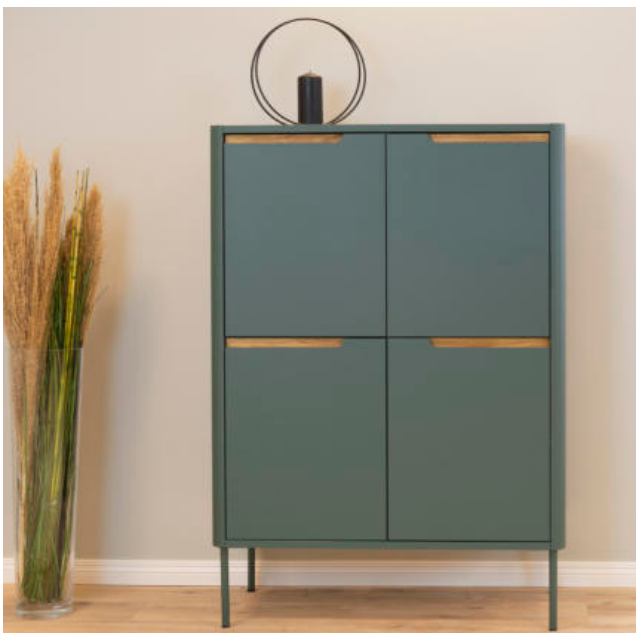

The sides and front are made of lacquered high-quality mdf and the soft-closing drawers are of a durable three-piece model. This furniture is made to last.

TENZO COLOUR NO.

005 WHITE/OAK

034 ANTHRACITE MATTE/OAK

080 FOREST GREEN MATTE/OAK

MATERIAL

Lacquered mdf and chipboard. Solid oiled oak details. Metal leg in the same colour as the furniture.

SWITCH

DESIGN BY:
Says Who

7724 Sideboard 4D

W:173 x D:45 x H:76 cm

White/Oak - 005