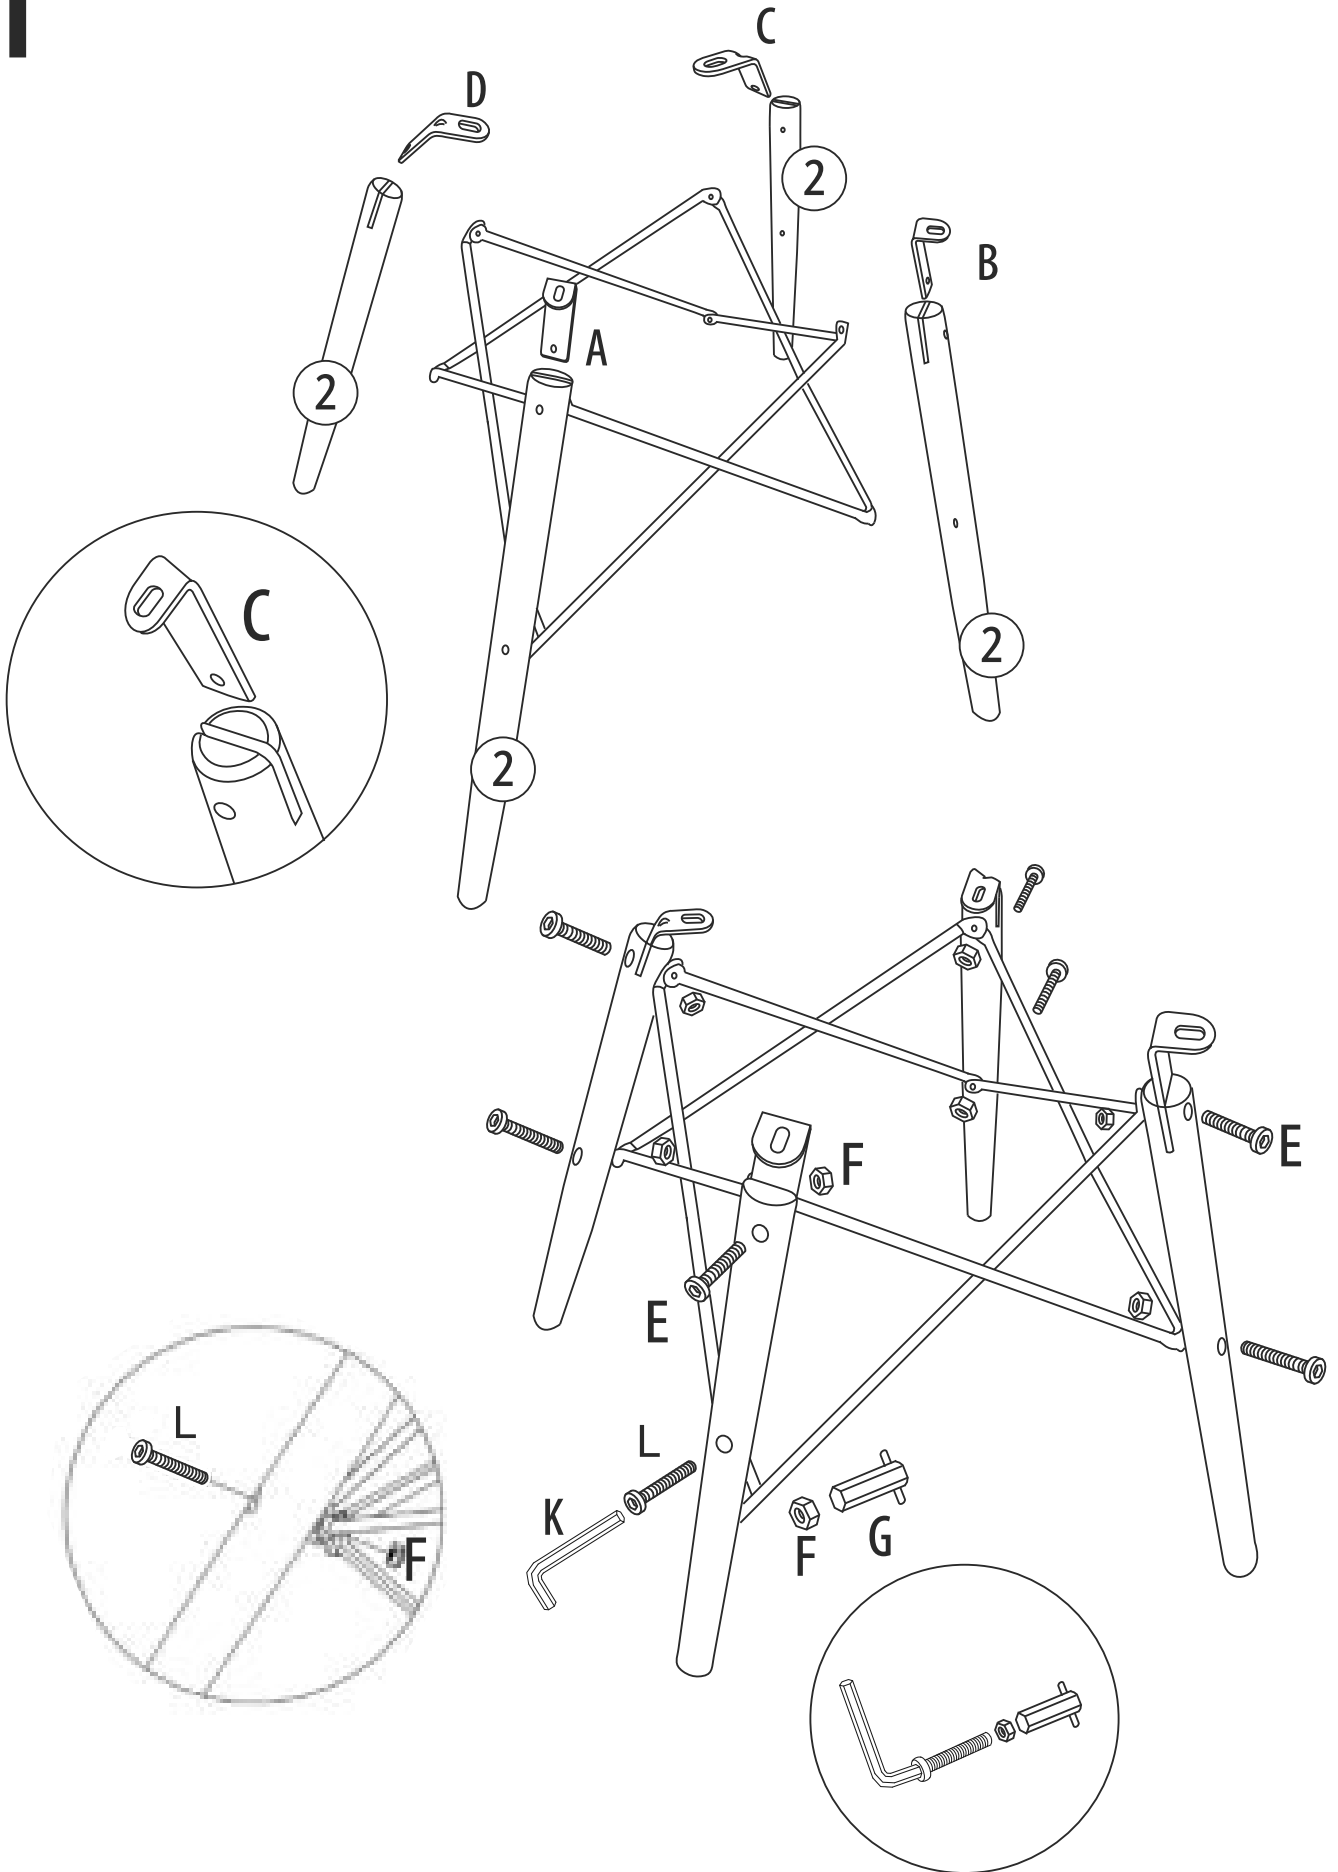

# Jazz

"20" min

**126-15**

①	1	580x565x427m m	
②	4	435x296m m	
③	1	340x340x170m m	

A	B	C	D	E
Ax1	Bx1	Cx1	Dx1	M 6x32m m Ex4
F	G	H	I	J
M 6 Fx8	6m m Gx1	M 6x14m m Hx4	Ix8	M 6x16m m Jx4
K	L			
4m m Kx1	M 6x35m m Lx4			

**126-15**

# 1

Screws are not to be firmly tightened until chair is completely assembled.

**126-15**

# 2

Screw J must not be tightened to hard (90%)